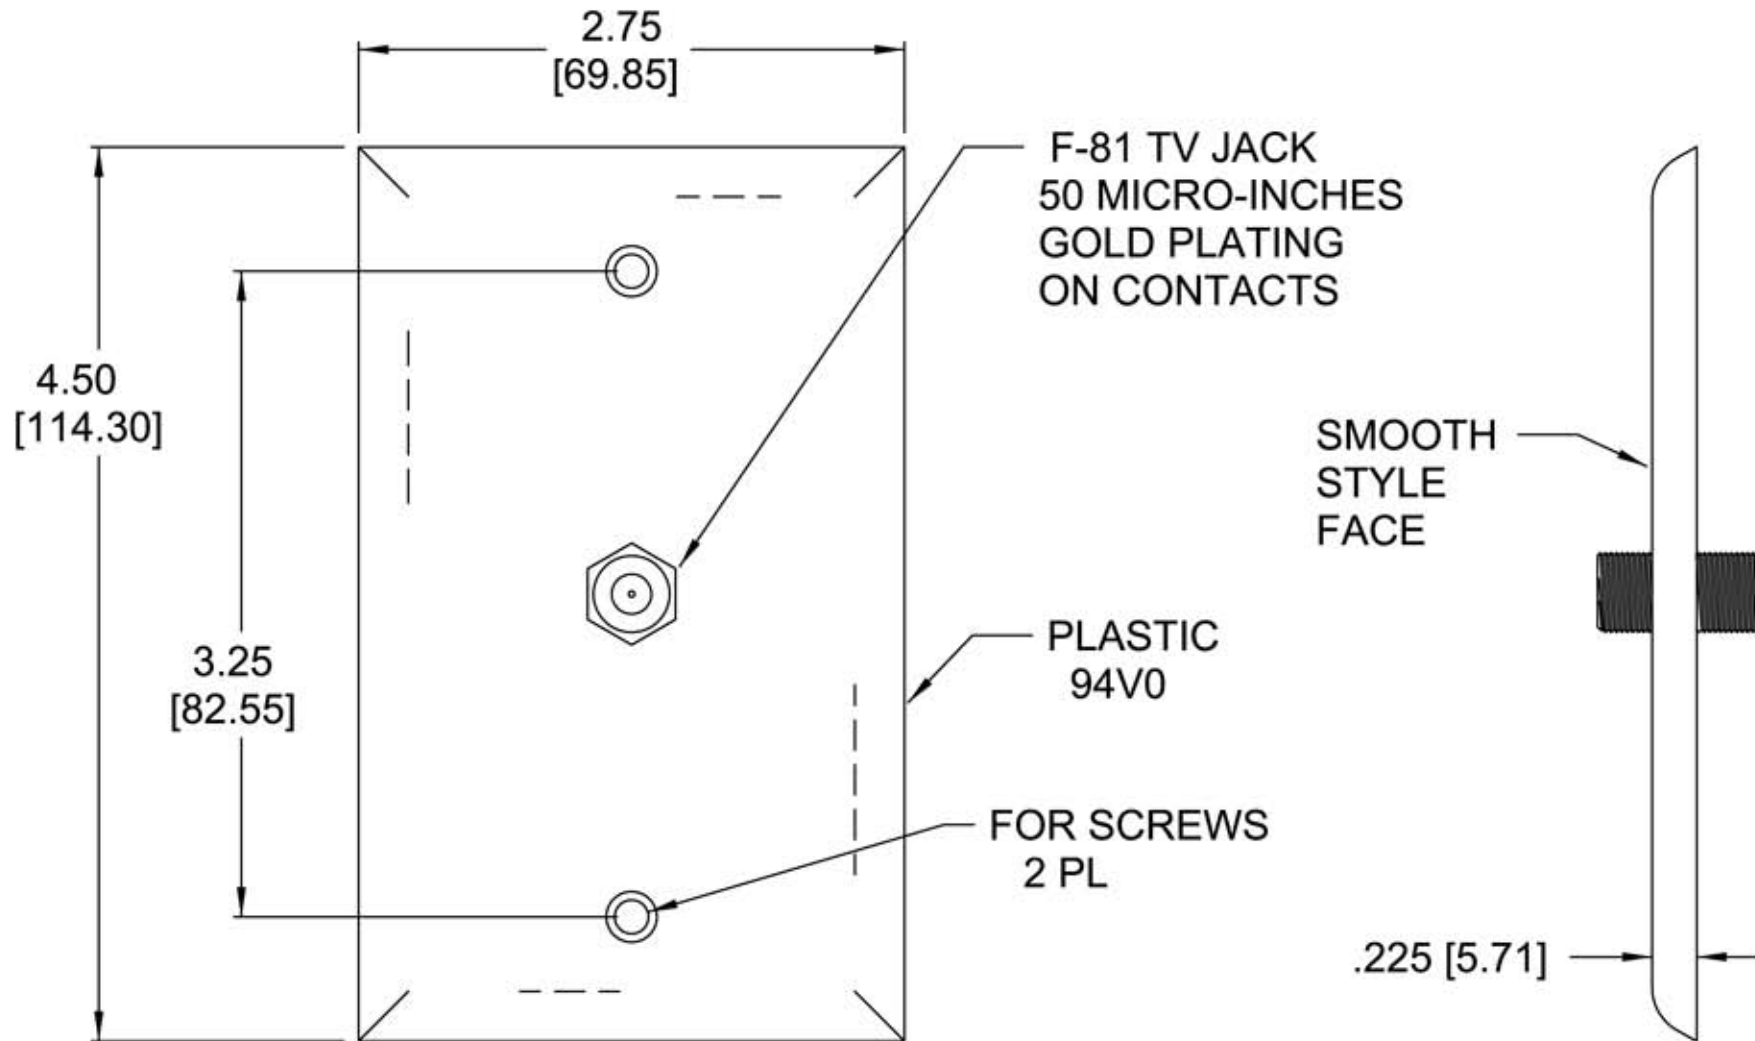

INCH [mm] DIMENSIONS
TWO 6-32 OVAL HEAD SCREWS INCLUDED

Allen Tel Products, Inc.
30 TV5 DRIVE • HENDERSON, NV • 89014

AT1031-F & AT1031-F-15 FLUSH
MOUNT T.V. WALL JACK